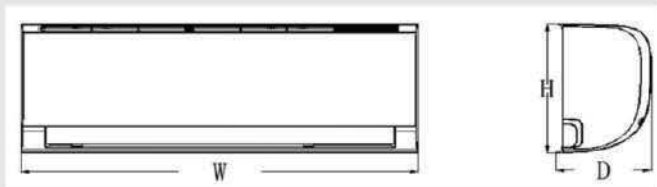

code		22022010008075	22022010009155	22022010009633	22022010009634
Indoor code		22022011008561	22022011009701	22022011010219	22022011010220
outdoor code		22022016008522	22022016009462	22022016009980	22022016009981
Model					
Indoor		AIR 09 HR	AIR 12 HR	AIR 18 HR	AIR 22 HR
Outdoor		AIR 09 HR	AIR 12 HR	AIR 18 HR	AIR 22 HR
Power Supply		V-Ph-Hz	220-240V,1Ph,50Hz	220-240V,1Ph,50Hz	220-240V,1Ph,50Hz
Cooling	Capacity	W	2610	3515	5026
	Input	W	813	1164	1621
	Rated current	A	3.56	5,15	7.19
	EER	W/W	3.21	3,02	3.10
Heating	Capacity	W	2660	3635	5000
	Input	W	780	1118	1475
	Rated current	A	3.42	4,94	6.61
	COP	W/W	3.41	3,25	3.39
Indoor Specifications					
Indoor air flow (Hi/Mi/Lo)		m3/h	450/392/311	506/401/324	850/685/556
Indoor noise level (Hi/Mi/Lo)		dB(A)	41/-/30	39.5/33/28.5	44.4/39.4/34.1
Indoor unit	Dimension(W*D*H)	mm	715x194x285	805x195x285	957x213x302
	Packing (W*D*H)	mm	780x270x360	870x360x270	1035x295x380
	Net/Gross weight	Kg	7.6/9.8	8.4/10.7	10.6/14.1
Outdoor Specifications					
Outdoor noise level		dB(A)	55	53.5	60.1
Outdoor unit	Dimension(W*D*H)	mm	700x275x550	770x300x555	770x300x555
	Packing (W*D*H)	mm	815x325x615	900x345x585	900x345x615
	Net/Gross weight	Kg	26.6/28.9	30.8/33.2	37.7/40.7
Refrigerant type		g	R410A/660g	R410A/760	R410A/1200
Design pressure		MPa	4.2/1.5	4.2/1.5	4.2/1.5
Refrigerant Piping					
Refrigerant piping	Liquid side/ Gas side	mm(inch)	Φ6.35/Φ9.52(1/4"/3/8")	Φ6.35/Φ12.7(1/4"/1/2")	Φ6.35/Φ12.7(1/4"/1/2")
	Max. refrigerant pipe length	m	20	20	20
	Max. difference in level	m	8	8	8

Indoor Dimensions

Model	W X D x H
22022011008561	715 x 194 x 285
22022011009701	805 x 195 x 285
22022011010219	957 x 213 x 302
22022011010220	1040 x 220 x 327

Outdoor Dimensions

Model	W X D x H
22022016008522	700 x 275 x 550
22022016009462	770 x 300 x 555
22022016009980	770 x 300 x 555
22022016009981	845 x 363 x 702